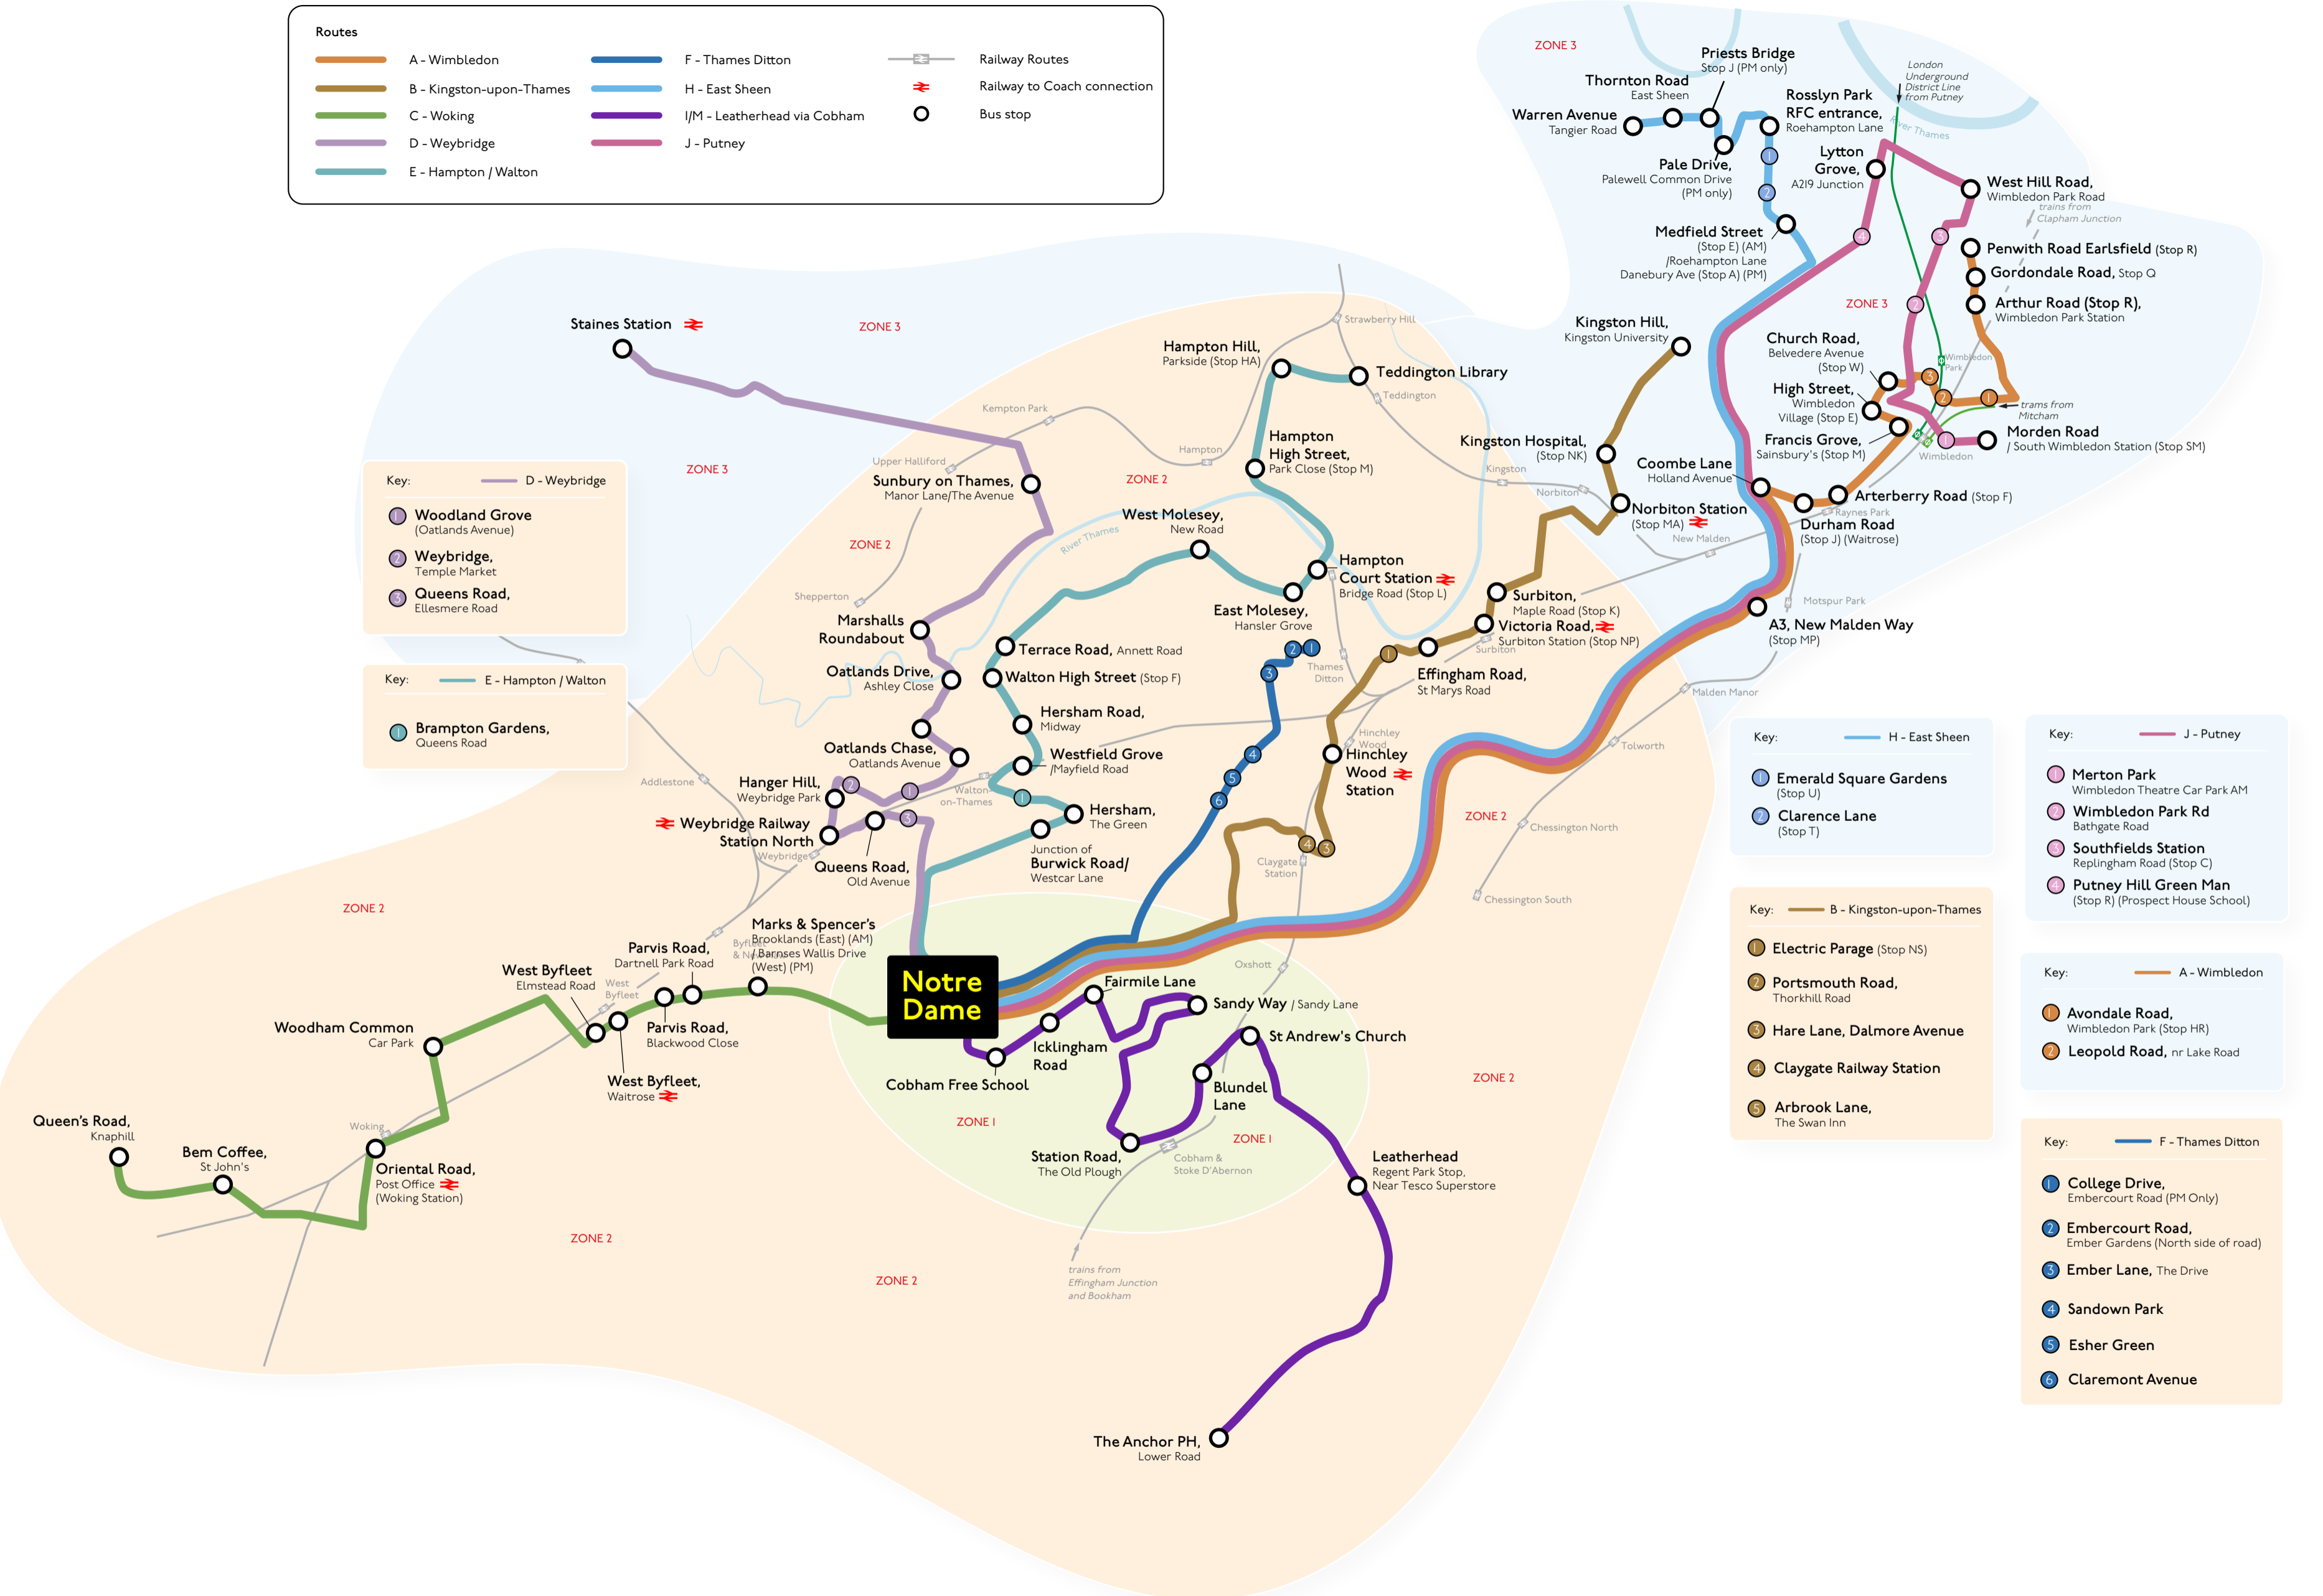

Routes					
	A - Wimbledon		F - Thames Ditton		Railway Routes
	B - Kingston-upon-Thames		H - East Sheen		Railway to Coach connection
	C - Woking		I/M - Leatherhead via Cobham		Bus stop
	D - Weybridge		J - Putney		
	E - Hampton / Walton				

Key: D - Weybridge

- 1 Woodland Grove (Oatlands Avenue)
- 2 Weybridge, Temple Market
- 3 Queens Road, Ellesmere Road

Key: E - Hampton / Walton

- 1 Brampton Gardens, Queens Road

Key: H - East Sheen

- 1 Emerald Square Gardens (Stop U)
- 2 Clarence Lane (Stop T)

Key: B - Kingston-upon-Thames

- 1 Electric Parage (Stop NS)
- 2 Portsmouth Road, Thorkhill Road
- 3 Hare Lane, Dalmore Avenue
- 4 Claygate Railway Station
- 5 Arbrook Lane, The Swan Inn

Key: J - Putney

- 1 Merton Park (Stop U)
- 2 Wimbledon Park Rd (Stop C)
- 3 Southfields Station (Stop C)
- 4 Putney Hill Green Man (Stop R) (Prospect House School)

Key: A - Wimbledon

- 1 Avondale Road, Wimbledon Park (Stop HR)
- 2 Leopold Road, nr Lake Road

Key: F - Thames Ditton

- 1 College Drive, Embercourt Road (PM Only)
- 2 Embercourt Road, Ember Gardens (North side of road)
- 3 Ember Lane, The Drive
- 4 Sandown Park
- 5 Esher Green
- 6 Claremont Avenue